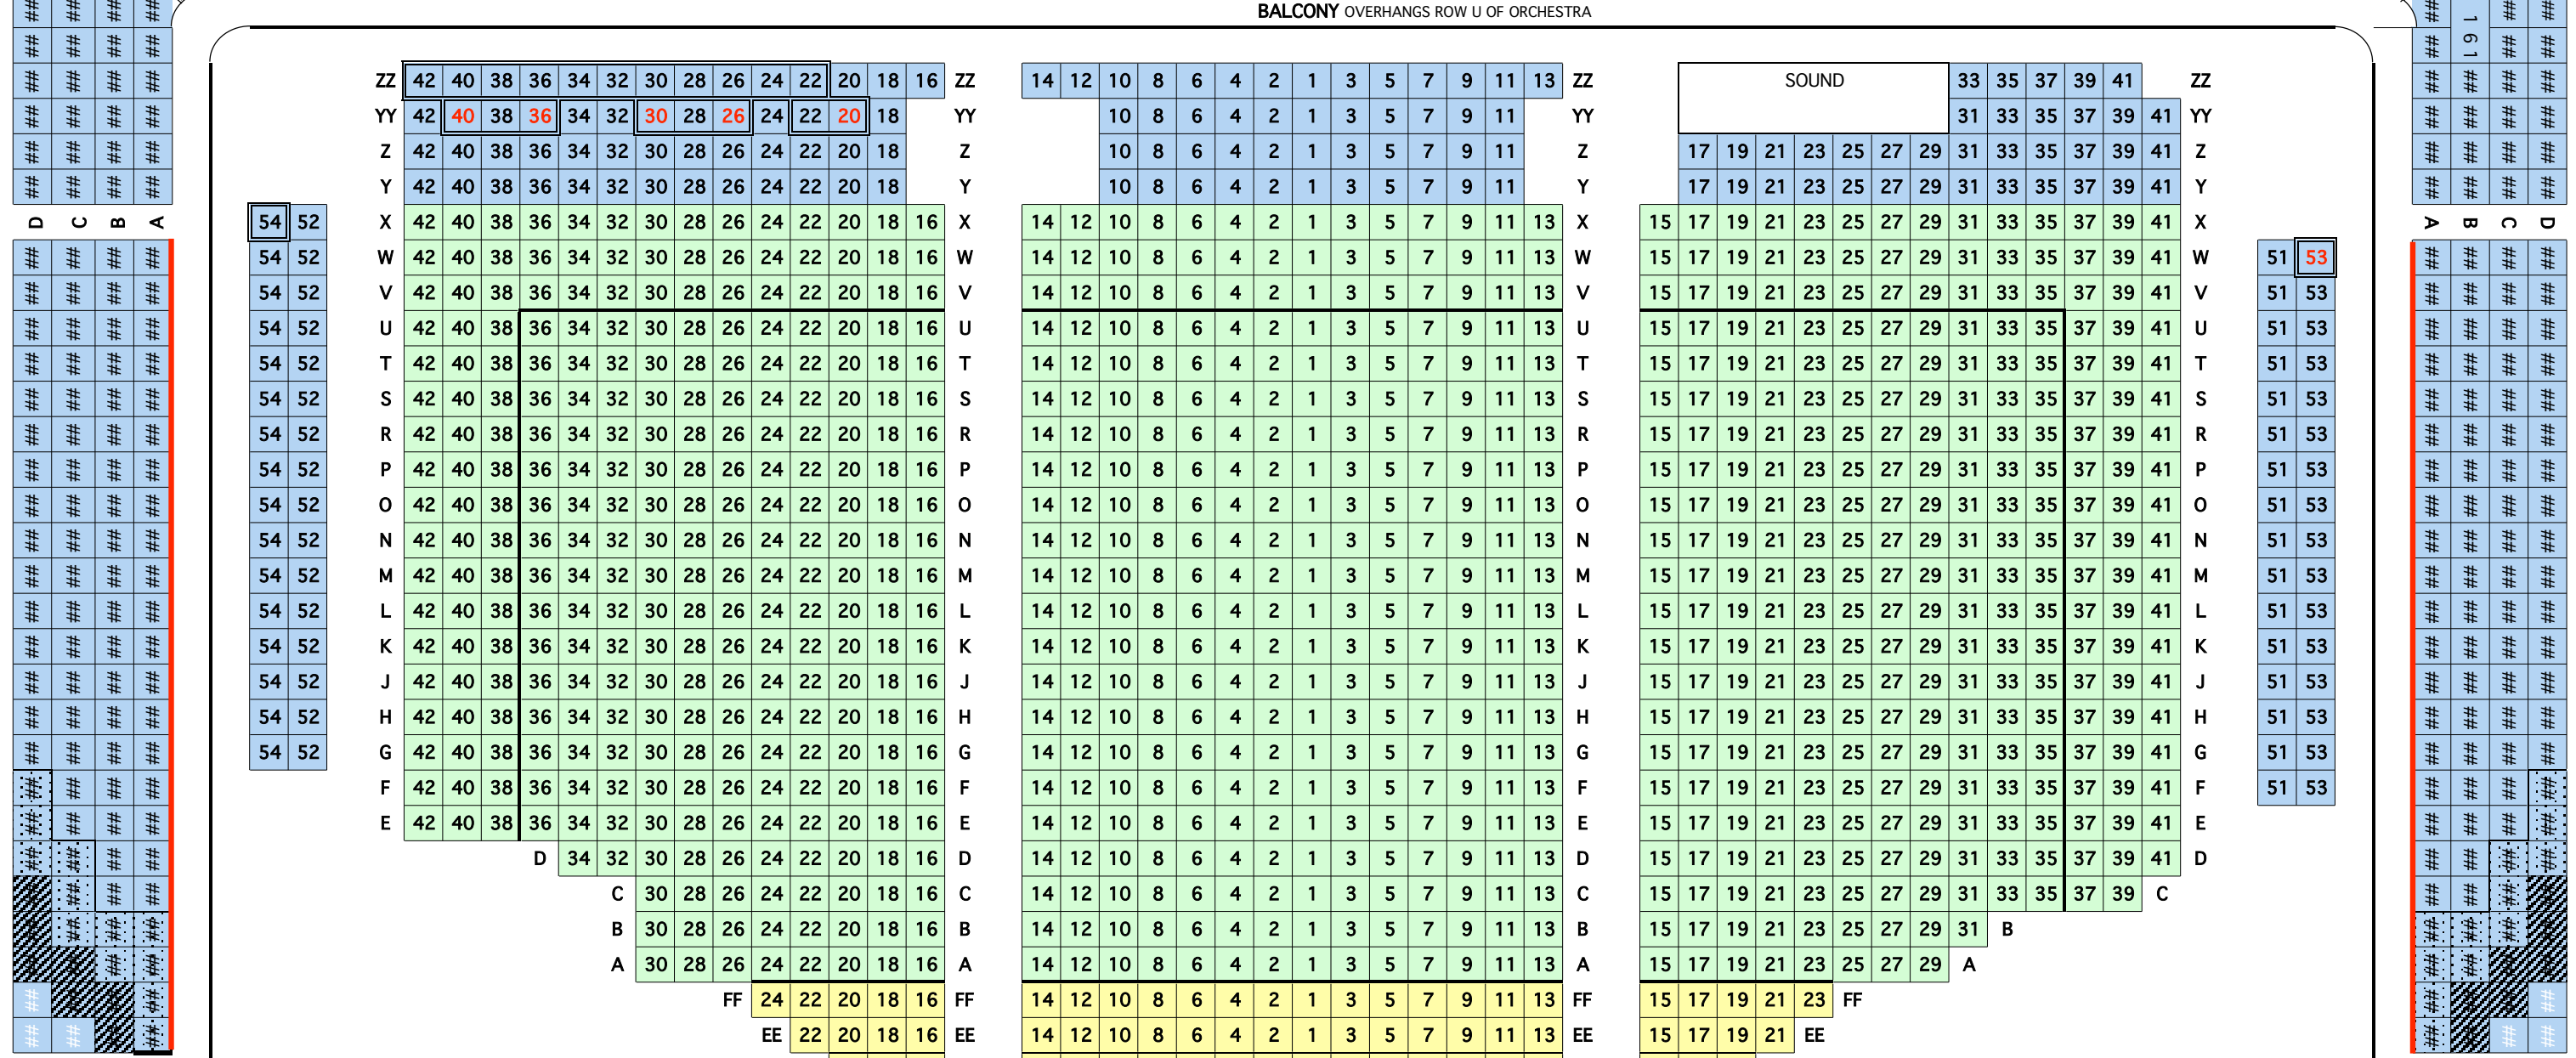

ROYCE HALL - UCLA

Standard Seating

Limited Gold Circle
 Preferred
 Standard

= Rail obstruction
 = Wheelchair location

TOTAL CAPACITY 1,834 Orchestra 1,201 Balcony 633 Temporary or wheelchair seat