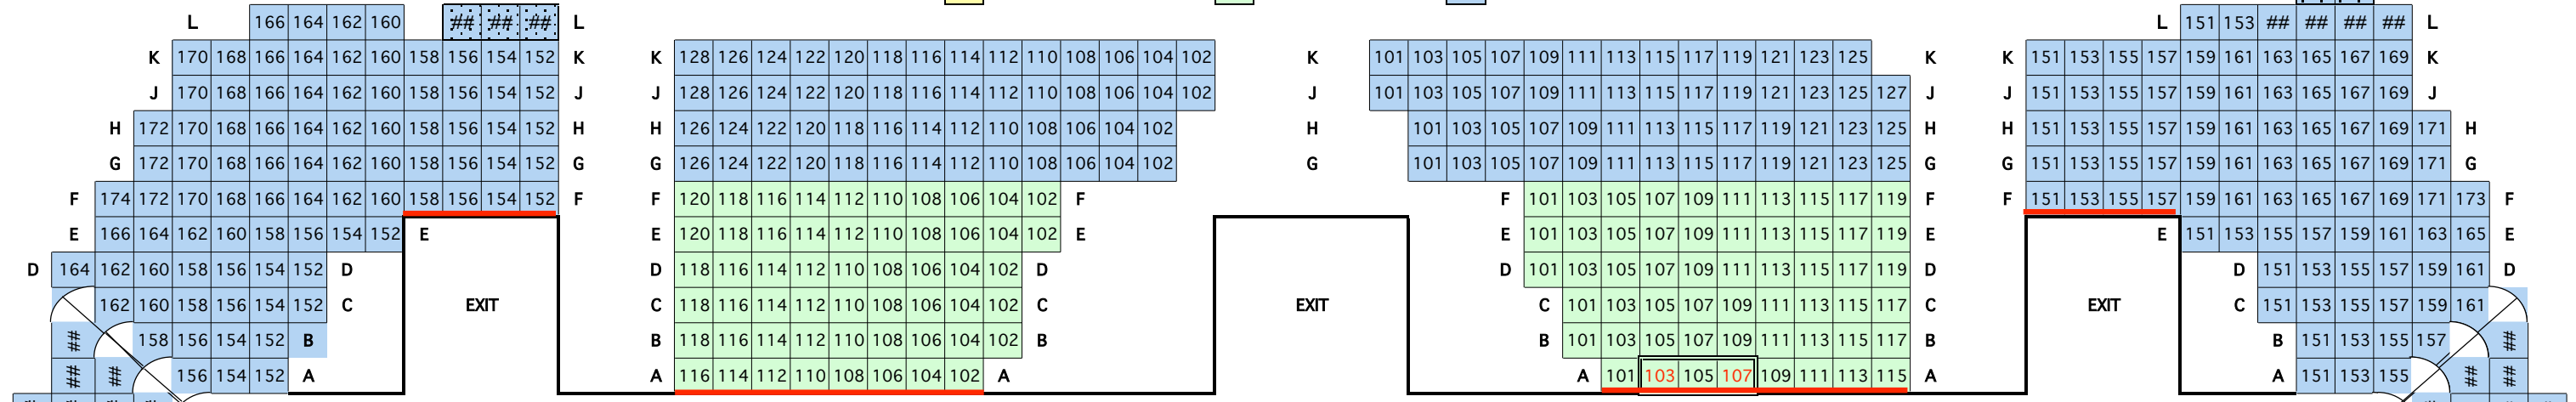

ROYCE HALL - UCLA

Standard Seating

Limited Gold Circle
 Preferred
 Standard

= Rail obstruction
 = Wheelchair location

TOTAL CAPACITY 1,834 Orchestra 1,201 Balcony 633 Temporary or wheelchair seat